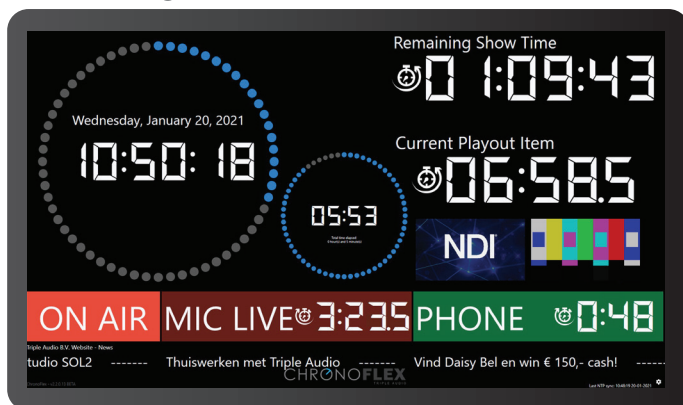

After the success in the medical field, Triple Audio developed ChronoFlex Broadcast.

CHRONOFLEX

Clocks

Shows the time in a specified time zone. NTP-synchronized, with a clear dot-ring.

Timers

Set one or more timers and choose the duration. Timers can be adjusted in size and position.

RSS Feeds

Add RSS Feeds to the ChronoFlex Layouts.

Stopwatches

Start counting down or up to a specified time.

NDI® Viewer

View one or multiple NDI® video stream(s) from your network.

Triggers

Triggers for Start/Stop, On/Off via:

- Keyboard
- LWRP (Livewire Routing Protocol)
- REST API
- TCP API
- Web Interface
- IFTT

Signs

Indications representing actions like:

- On/off
- Flash
- Blink