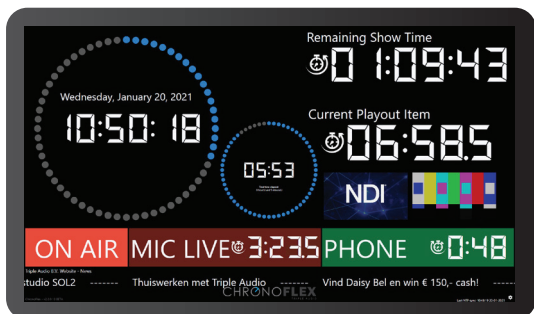

Specificaties

Time indications

ChronoFlex Broadcast shows you the times that are important for you by means of Clocks, Timers and Stopwatches. You can customize all of these time indicators, for instance by changing:

- Color
- Size
- Duration
- Position

Signs

Thanks to the Signs in ChronoFlex Broadcast, you have a clear overview of all kinds of events in the studio during a broadcast.

Each Sign can be designed according to your wishes and can be controlled via Livewire or other Triggers. ChronoFlex Broadcast, for example, lets the Sign 'Mic Live' light up when the microphone is on.

Triggers

All elements are easily controlled by creating 'Triggers'.

Do you want to control ChronoFlex Broadcast in even more ways? Discover the possibilities of SmartControl or the API License of ChronoFlex Broadcast.

License

ChronoFlex Broadcast can be purchased as Software Only or Software + Hardware, but also as an API License.

Webinterface

Via the responsive web interface it is possible to control the Objects in ChronoFlex Broadcast, for example the Stopwatches.