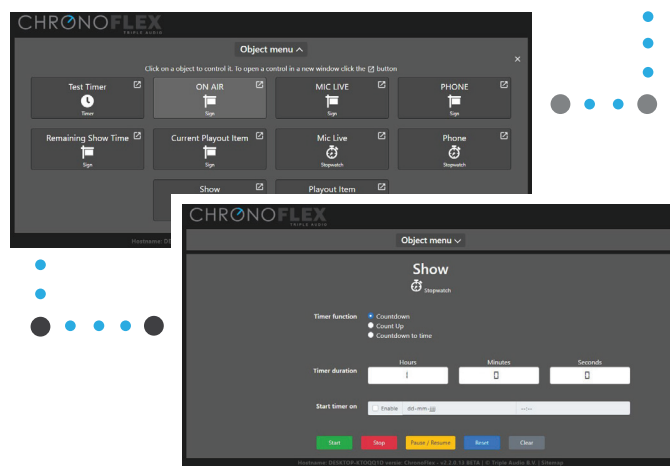

RSS Feeds and NDI® Viewer

The new RSS feature in ChronoFlex Broadcast lets you add RSS Feeds in the ChronoFlex layouts easily.

In addition, ChronoFlex now offers the ability to watch one or more NDI® video stream(s) from your network.